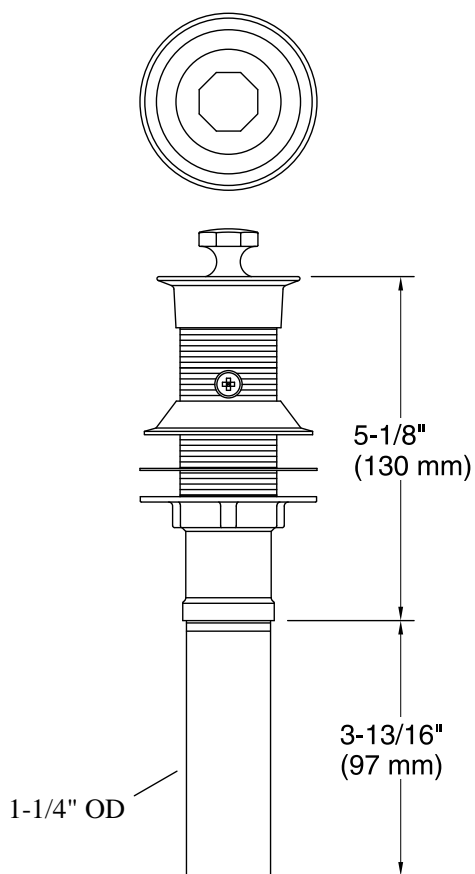

Features

- 1-1/4" (32 mm) connection.
- Nonremovable metal stopper.
- For use in nonoverflow applications.
- For use with Spun Glass™ vessel bathroom sink.

Recommended Products/Accessories

K-23726 Drain treatment
K-23723 Faucet cleaner

Codes/Standards

ASME A112.18.2/CSA B125.2

KOHLER® One-Year Limited Warranty

See website for detailed warranty information.

Available Colors/Finishes

Color tiles intended for reference only.

Color	Code	Description
	CP	Polished Chrome
	SN	Vibrant® Polished Nickel
	BGD	Vibrant® Moderne Brushed Gold
	BN	Vibrant® Brushed Nickel
	BV	Vibrant® Brushed Bronze
	2BZ	Oil-Rubbed Bronze
	BL	Matte Black
	TB	Satin Black
	2MB	Vibrant® Brushed Moderne Brass
	TT	Vibrant Titanium

Technical Information

All product dimensions are nominal.

Notes

Install this product according to the installation guide.